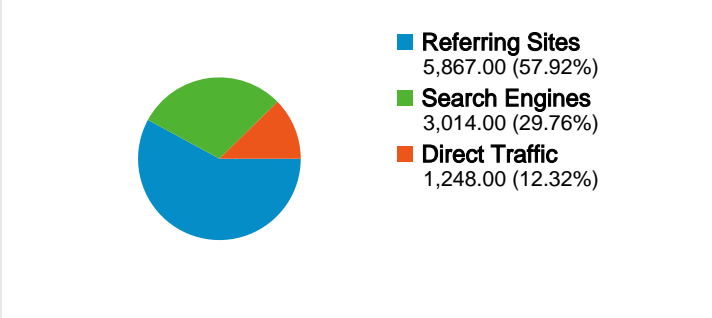

Traffic Sources Overview

Content Overview

Pages	Pageviews	% Pageviews
/	6,798	22.20%
/showthread.php?t=2583	878	2.87%
/index.php	845	2.76%
/forumdisplay.php?f=10	436	1.42%
/forumdisplay.php?f=8	418	1.36%