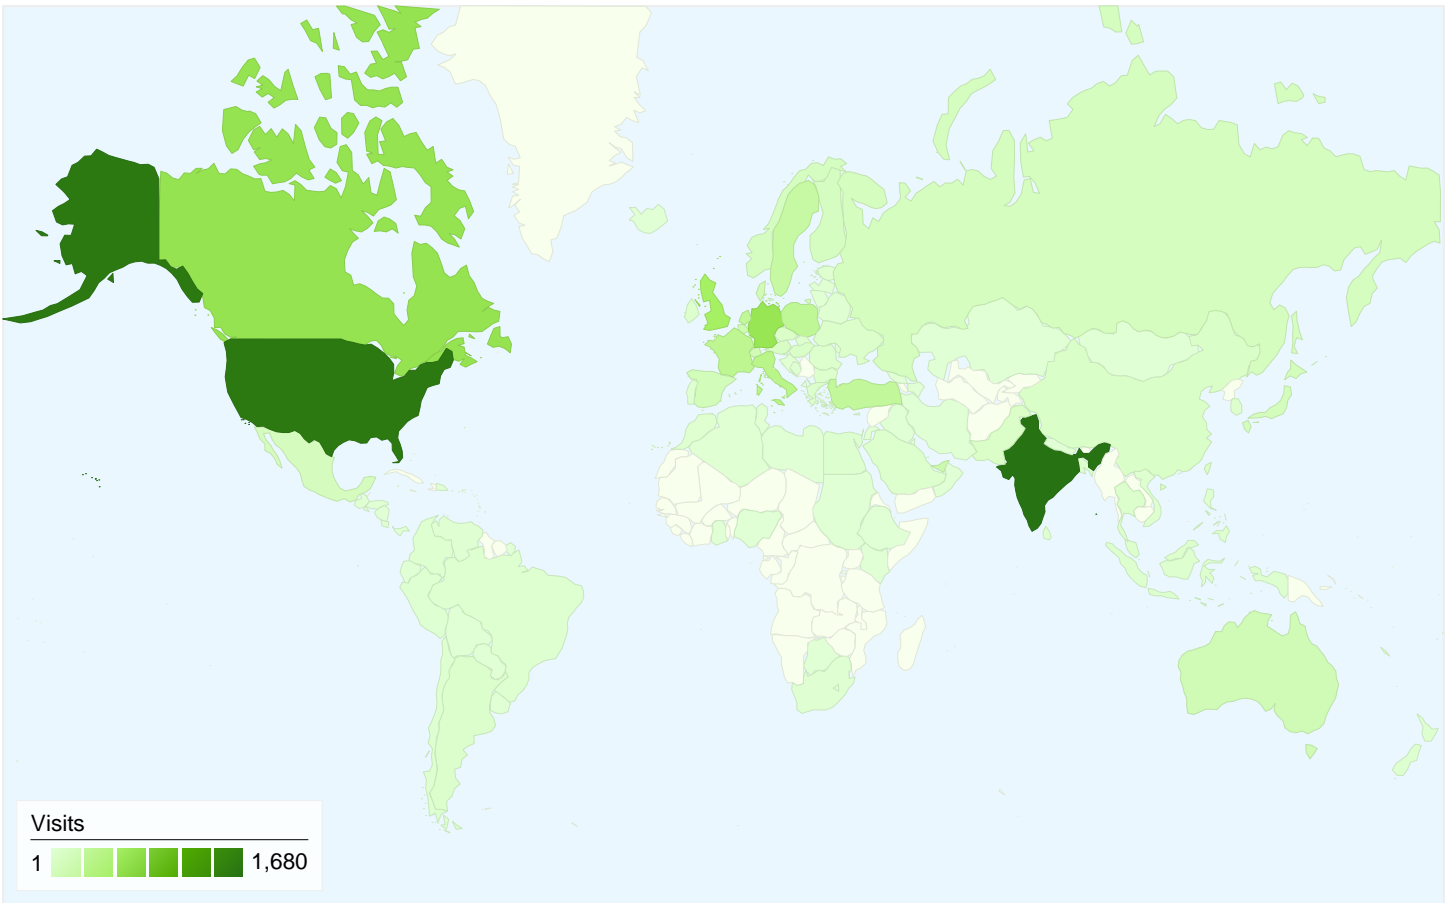

9,237 people visited this site

10,129 Visits

9,237 Absolute Unique Visitors

30,624 Pageviews

3.02 Average Pageviews

00:01:52 Time on Site

74.98% Bounce Rate

90.62% New Visits

All traffic sources sent a total of 10,129 visits

- 12.32% Direct Traffic
- 57.92% Referring Sites
- 29.76% Search Engines

- **Referring Sites**
5,867.00 (57.92%)
- **Search Engines**
3,014.00 (29.76%)
- **Direct Traffic**
1,248.00 (12.32%)

Top Traffic Sources

Sources	Visits	% visits
google (organic)	2,942	29.05%
(direct) ((none))	1,248	12.32%
lacetongue.com (referral)	416	4.11%
teenah.com (referral)	153	1.51%
teenporn.com (referral)	131	1.29%

Keywords	Visits	% visits
	519	17.22%
	121	4.01%
	78	2.59%
	33	1.09%
	25	0.83%

10,129 visits came from 120 countries/territories

Site Usage						
Visits	Pages/Visit	Avg. Time on Site	% New Visits	Bounce Rate		
10,129 % of Site Total: 100.00%	3.02 Site Avg: 3.02 (0.00%)	00:01:52 Site Avg: 00:01:52 (0.00%)	90.66% Site Avg: 90.62% (0.04%)	74.98% Site Avg: 74.98% (0.00%)		
Country/Territory	Visits	Pages/Visit	Avg. Time on Site	% New Visits	Bounce Rate	
India	1,680	3.42	00:03:33	87.86%	62.26%	
United States	1,611	3.07	00:01:09	95.28%	81.38%	
Canada	666	1.67	00:00:17	97.00%	86.64%	
Germany	641	2.68	00:01:09	93.92%	83.62%	
United Kingdom	560	4.19	00:02:46	83.93%	71.07%	
Italy	380	2.71	00:00:36	96.58%	86.32%	
France	329	2.45	00:01:40	96.96%	86.02%	
Poland	310	2.16	00:03:10	50.00%	47.10%	
Netherlands	308	1.84	00:00:32	99.68%	85.71%	