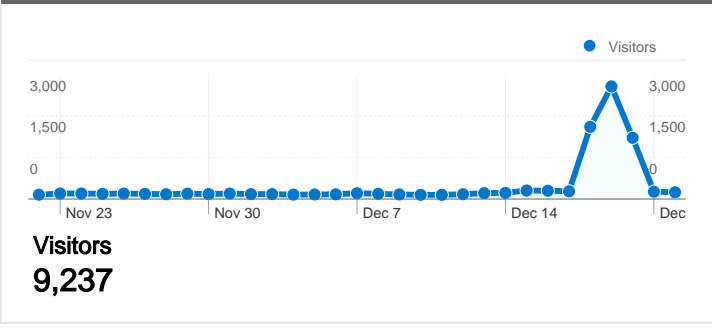

Site Usage

10,129 Visits

74.98% Bounce Rate

30,624 Pageviews

00:01:52 Avg. Time on Site

3.02 Pages/Visit

90.62% % New Visits

Visitors Overview

9,237 people visited this site

10,129 Visits

9,237 Absolute Unique Visitors

30,624 Pageviews

3.02 Average Pageviews

00:01:52 Time on Site

74.98% Bounce Rate

90.62% New Visits

Top Traffic Sources

Sources	Visits	% visits
google (organic)	2,942	29.05%
(direct) ((none))	1,248	12.32%
lacetongue.com (referral)	416	4.11%
teenah.com (referral)	153	1.51%
teenporn.com (referral)	131	1.29%

Keywords	Visits	% visits
	519	17.22%
	121	4.01%
	78	2.59%
	33	1.09%
	25	0.83%

10,129 visits came from 120 countries/territories

Site Usage						
Visits	Pages/Visit	Avg. Time on Site	% New Visits	Bounce Rate		
10,129 % of Site Total: 100.00%	3.02 Site Avg: 3.02 (0.00%)	00:01:52 Site Avg: 00:01:52 (0.00%)	90.66% Site Avg: 90.62% (0.04%)	74.98% Site Avg: 74.98% (0.00%)		
Country/Territory	Visits	Pages/Visit	Avg. Time on Site	% New Visits	Bounce Rate	
India	1,680	3.42	00:03:33	87.86%	62.26%	
United States	1,611	3.07	00:01:09	95.28%	81.38%	
Canada	666	1.67	00:00:17	97.00%	86.64%	
Germany	641	2.68	00:01:09	93.92%	83.62%	
United Kingdom	560	4.19	00:02:46	83.93%	71.07%	
Italy	380	2.71	00:00:36	96.58%	86.32%	
France	329	2.45	00:01:40	96.96%	86.02%	
Poland	310	2.16	00:03:10	50.00%	47.10%	
Netherlands	308	1.84	00:00:32	99.68%	85.71%	