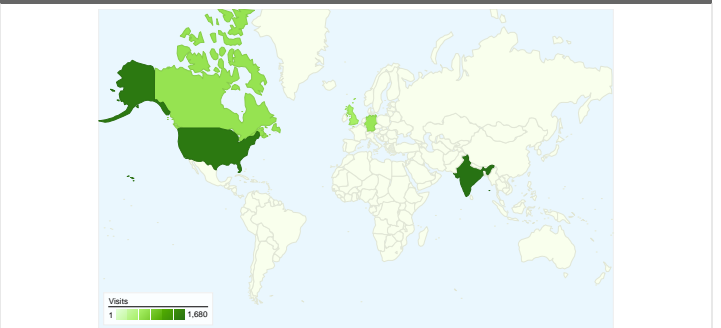

Map Overlay world